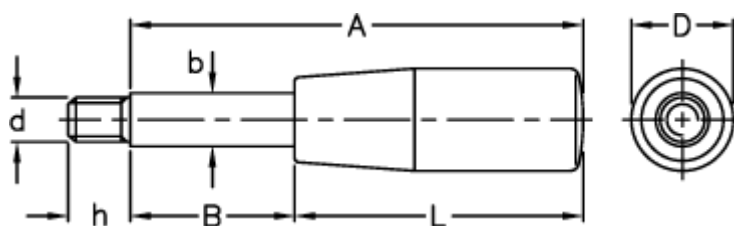

Article number: 2304003804

Description: E+G Lever arm
BL.366/16x190

Measures

A = 190

b = 16

B = 100

D = 28

d 6g = M14

h = 15

L = 90